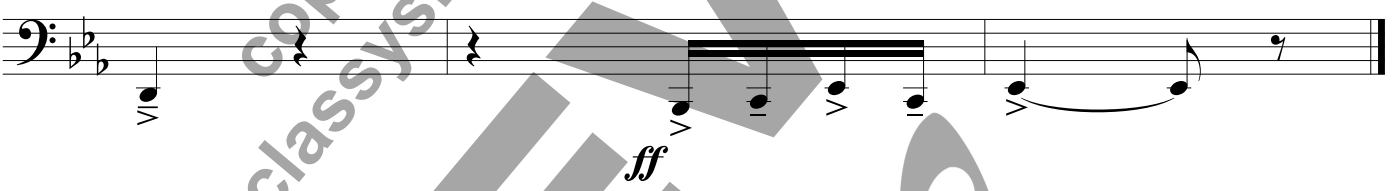

Classy
Sheet
Music

Somebody's Knocking At Your Door

Trombone
(Horn Substitute)

Spiritual
arr. DWMorgan

The musical score is written in bass clef with a key signature of two flats (B-flat and E-flat) and a time signature of 2/4. It begins with a tempo marking of *Freely* and a dynamic of *mf*. The score is divided into measures with bar numbers 4, 25, 44, 53, 69, 78, 84, and 90. A *Solo* section is indicated above the first staff. The tempo is marked as $\text{♩} = 120$. The score includes various musical notations such as slurs, accents, and dynamic markings like *f* and *mf*. A large watermark reading 'PREVIEW' is overlaid diagonally across the page.

Classy Sheet Music

The image shows a musical score for Tuba in bass clef, 2/4 time, with a key signature of two flats. The tempo is marked 'Freely' and the metronome is set to 120. The score is divided into measures with bar lines. There are two measures marked with the number '8' above them. Measure numbers 23, 33, 44, 58, 68, 78, and 92 are indicated at the start of their respective staves. A dynamic marking of 'mf' is present at the beginning of measure 78. A large watermark 'PREMIUM' is overlaid diagonally across the page, and 'Classy Sheet Music' is written in the bottom right corner of the score area.

Copyright © 2020 - DWMorgan Music. All Rights Reserved.

Distributed by Classy Sheet Music.

Permission is granted for licensed purchaser to make copies for his/her program only.

100

108

116

125

133