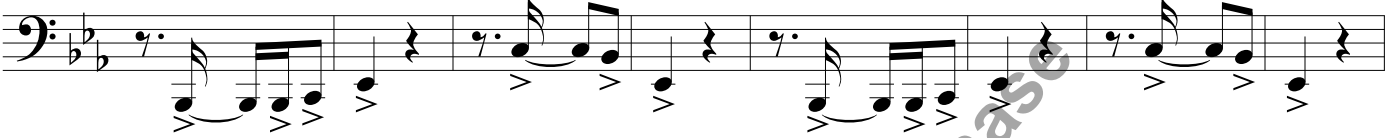

100

108

116

125

133

return to classysheetmusic.com to purchase

PREVIEW